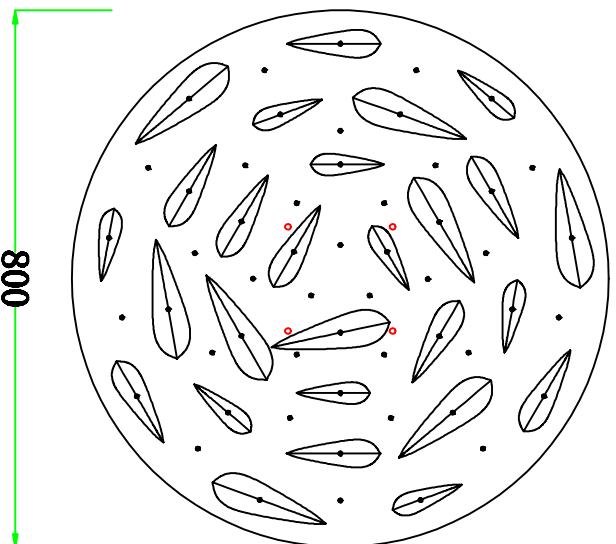

Stainless steel hardware ceiling basin

Anti-rust wire rope/adjustable

Stainless steel decorative blade

1W*LED*SMD light source/about*24PCS

Stainless steel welded frame

Steel decorative hardware tube

PROJECT:

ITEM NO.:

LOCATION:

TYPE: **chandelier**

DIMENSION: **ø800*4475**

BULB:

POWER:

COLOR: **Brushed bronze**

WEIGHT:

QTY: **5 PCS**

SCALE: **1:1**

UNIT: **MM**

DWG. BY:

VERIFY:

DATE:

General tolerance **±MM**
Dimensional tolerance **±**
Geometric tolerance **±**
Angle tolerance **±/2°**

CUSTOMER COMMENT: